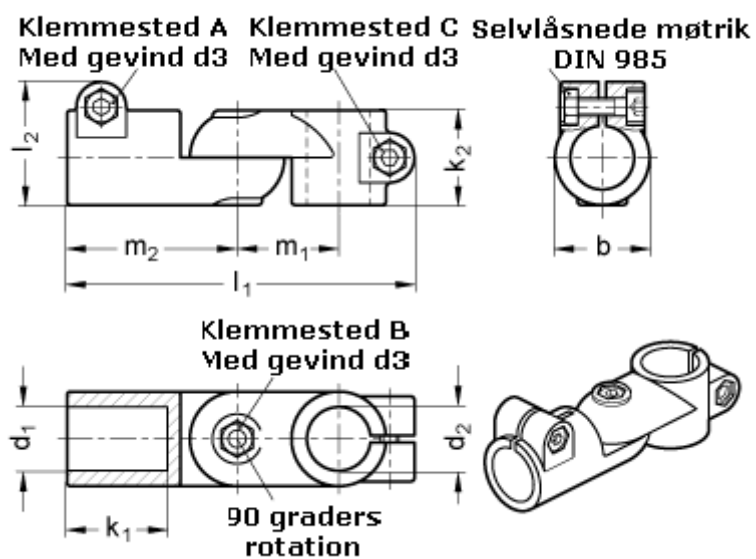

Article number: 20284B30B30T2BL

Description: E+G Swivel connector joint
GN284-B30-B30-2-BL

Measures

$b = 40$	$m_1 = 43$
$d_1 = B30$	$m_2 = 72$
$d_2 = B30$	
$d_3 = M 8$	
$k_1 = 42.5$	
$k_2 = 40$	
$l_1 = 147$	
$l_2 = 52.0$	